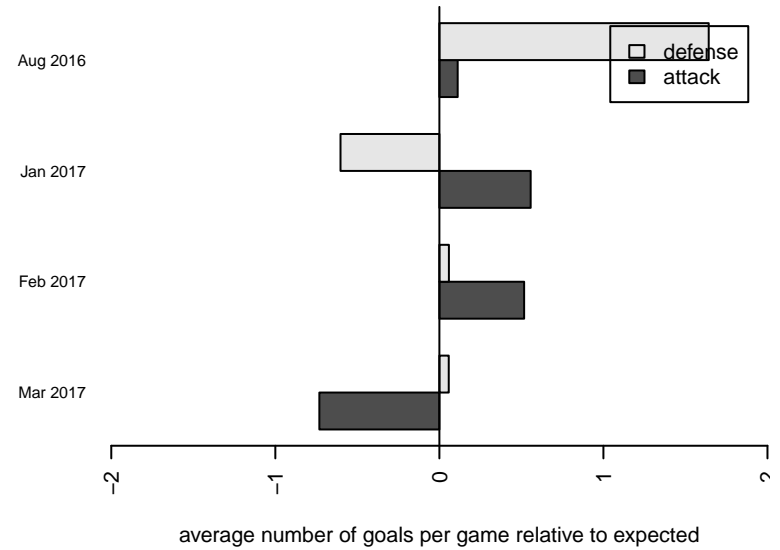

Venues played:  
 2016 WA Rush Cup G02 Silver U15  
 2016 REDAPT Cup Silver U15  
 2016 Win RCL G02 Div 4  
 2016 WYS Presidents Cup G02 Division 2

**attack and defense variance (black dot)  
relative to other teams  
and top 10 in region**

**attack and defense rating  
relative to others at age  
and all opponents in last 13 months**

**attack and defense rating  
relative to others at age  
and all opponents in last 13 months**

**Performance relative to 13 month average**

**Performance relative to 13 month average**

Distribution of opponents  
 Red = Lose zone, Blue = Win zone, Green = Even  
 Black line separates win/lose zones

lot. A=Neither has attack advantage, B=Opponent has both attack and defense advantage, C=Opponent has both attack and defense disadvantage, D=Both have