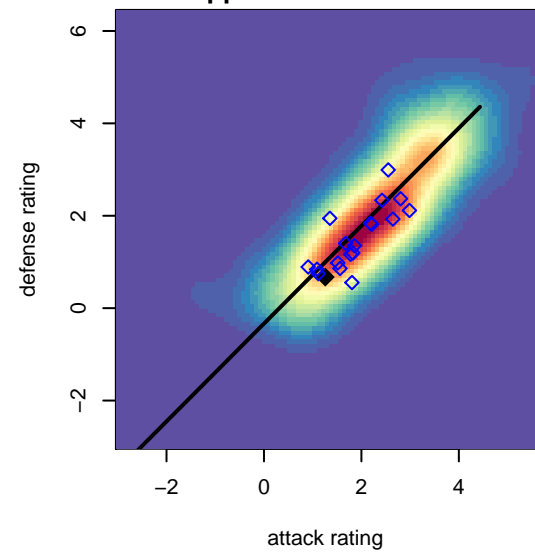

## GS Surf C G02

Greater Seattle Surf  
 Bothel, WA  
 G02 total strength=1079  
 attack=3.52 defense=1.96  
 spr league = Win RCL G02 Div 4

alt names used:  
 GS Surf G02 C  
 GREATER SEATTLE SURF SURF G015 C (W/  
 GREATER SEATTLE SURF SURF G015 C (W/  
 GS Surf G02 C  
 GS Surf G02 C

Venues played:  
 2016 WA Rush Cup G02 Silver U15  
 2016 REDAPT Cup Silver U15  
 2016 Win RCL G02 Div 4  
 2016 WYS Presidents Cup G02 Division 2

**attack and defense variance (black dot)  
relative to other teams  
and top 10 in region**

**attack and defense rating  
relative to others at age  
and all opponents in last 13 months**

**attack and defense rating  
relative to others at age  
and all opponents in last 13 months**

**Performance relative to 13 month average**

**Performance relative to 13 month average**

Distribution of opponents  
 Red = Lose zone, Blue = Win zone, Green = Even  
 Black line separates win/lose zones

lot. A=Neither has attack advantage, B=Opponent has both attack and defense advantage, C=Opponent has both attack and defense disadvantage, D=Both have