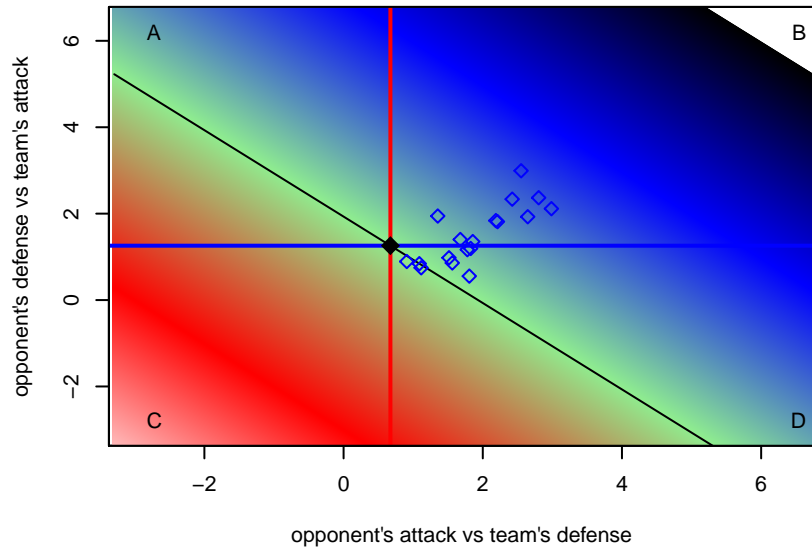

**attack and defense rating  
relative to others at age  
and all opponents in last 13 months**

**attack and defense rating  
relative to others at age  
and all opponents in last 13 months**

**Performance relative to 13 month average**

**Performance relative to 13 month average**

Distribution of opponents  
 Red = Lose zone, Blue = Win zone, Green = Even  
 Black line separates win/lose zones

lot. A=Neither has attack advantage, B=Opponent has both attack and defense advantage, C=Opponent has both attack and defense disadvantage, D=Both have