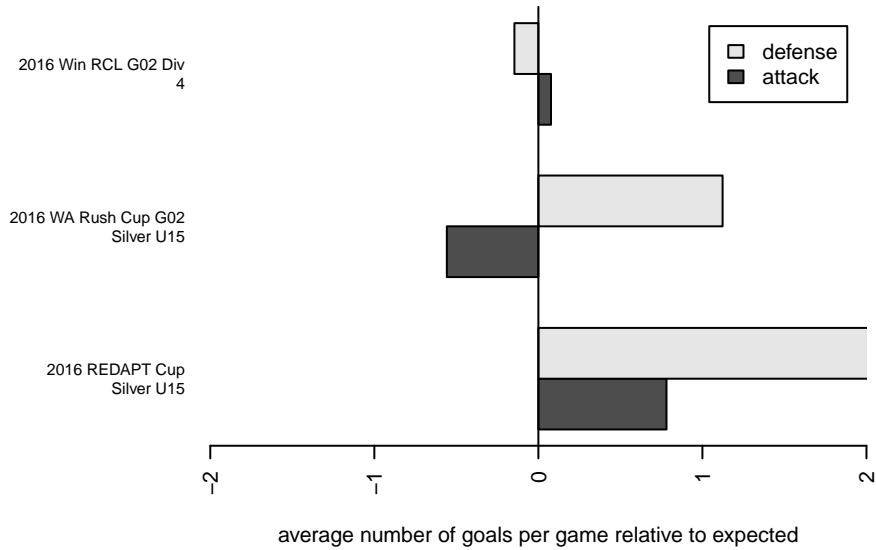

## GS Surf C G02

Greater Seattle Surf  
 Bothel, WA  
 G02 total strength=1079  
 attack=3.52 defense=1.96  
 spr league = Win RCL G02 Div 4

alt names used:  
 GS Surf G02 C  
 GREATER SEATTLE SURF SURF G015 C (W/  
 GREATER SEATTLE SURF SURF G015 C (W/  
 GS Surf G02 C  
 GS Surf G02 C

Venues played:  
 2016 WA Rush Cup G02 Silver U15  
 2016 REDAPT Cup Silver U15  
 2016 Win RCL G02 Div 4  
 2016 WYS Presidents Cup G02 Division 2

**attack and defense variance (black dot)  
relative to other teams  
and top 10 in region**

**attack and defense rating  
relative to others at age  
and all opponents in last 13 months**

**attack and defense rating  
relative to others at age  
and all opponents in last 13 months**

**Performance relative to 13 month average**

**Performance relative to 13 month average**

Distribution of opponents  
 Red = Lose zone, Blue = Win zone, Green = Even  
 Black line separates win/lose zones

lot. A=Neither has attack advantage, B=Opponent has both attack and defense advantage, C=Opponent has both attack and defense disadvantage, D=Both have