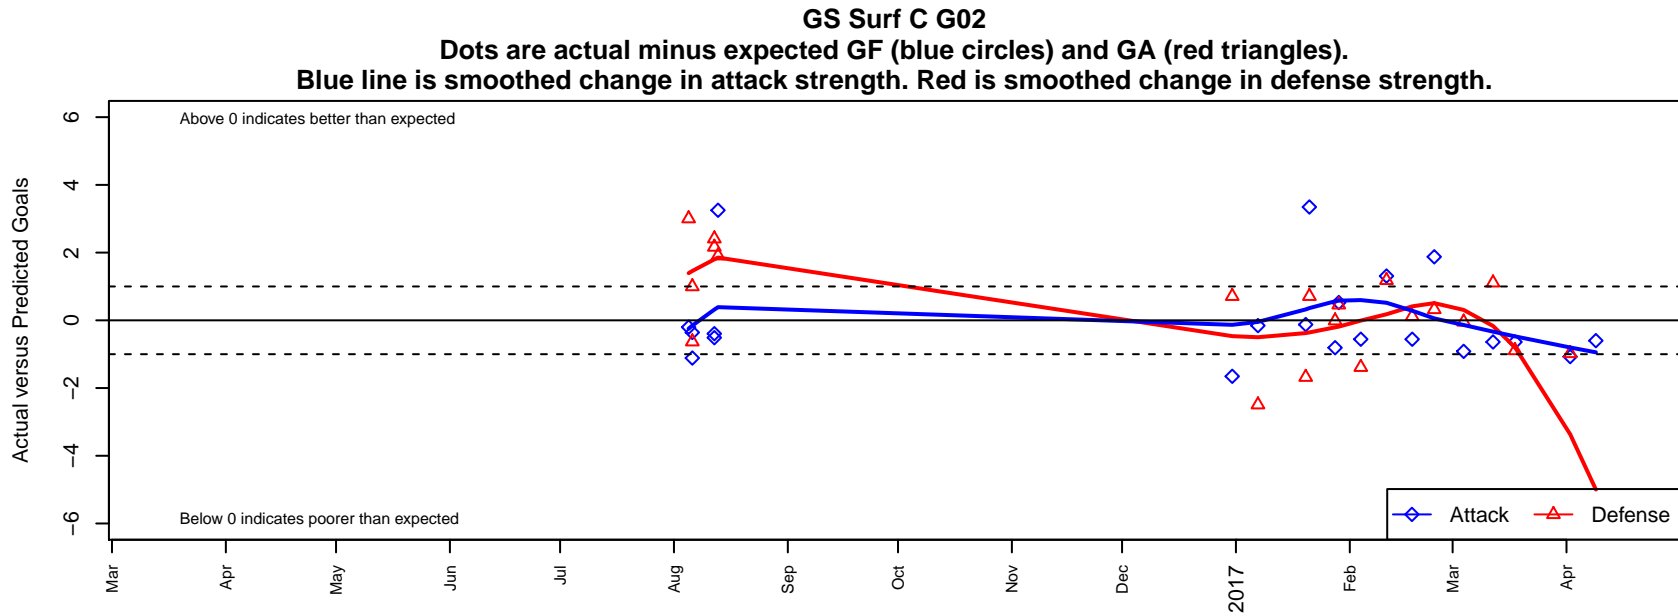

**attack and defense variance (black dot)
relative to other teams
and top 10 in region**

**attack and defense rating
relative to others at age
and all opponents in last 13 months**

**attack and defense rating
relative to others at age
and all opponents in last 13 months**

GS Surf C G02

Greater Seattle Surf
Bothel, WA
G02 total strength=1079
attack=3.52 defense=1.96
spr league = Win RCL G02 Div 4

alt names used:
GS Surf G02 C
GREATER SEATTLE SURF SURF G015 C (W/
GREATER SEATTLE SURF SURF G015 C (W/
GS Surf G02 C
GS Surf G02 C

Venues played:
2016 WA Rush Cup G02 Silver U15
2016 REDAPT Cup Silver U15
2016 Win RCL G02 Div 4
2016 WYS Presidents Cup G02 Division 2